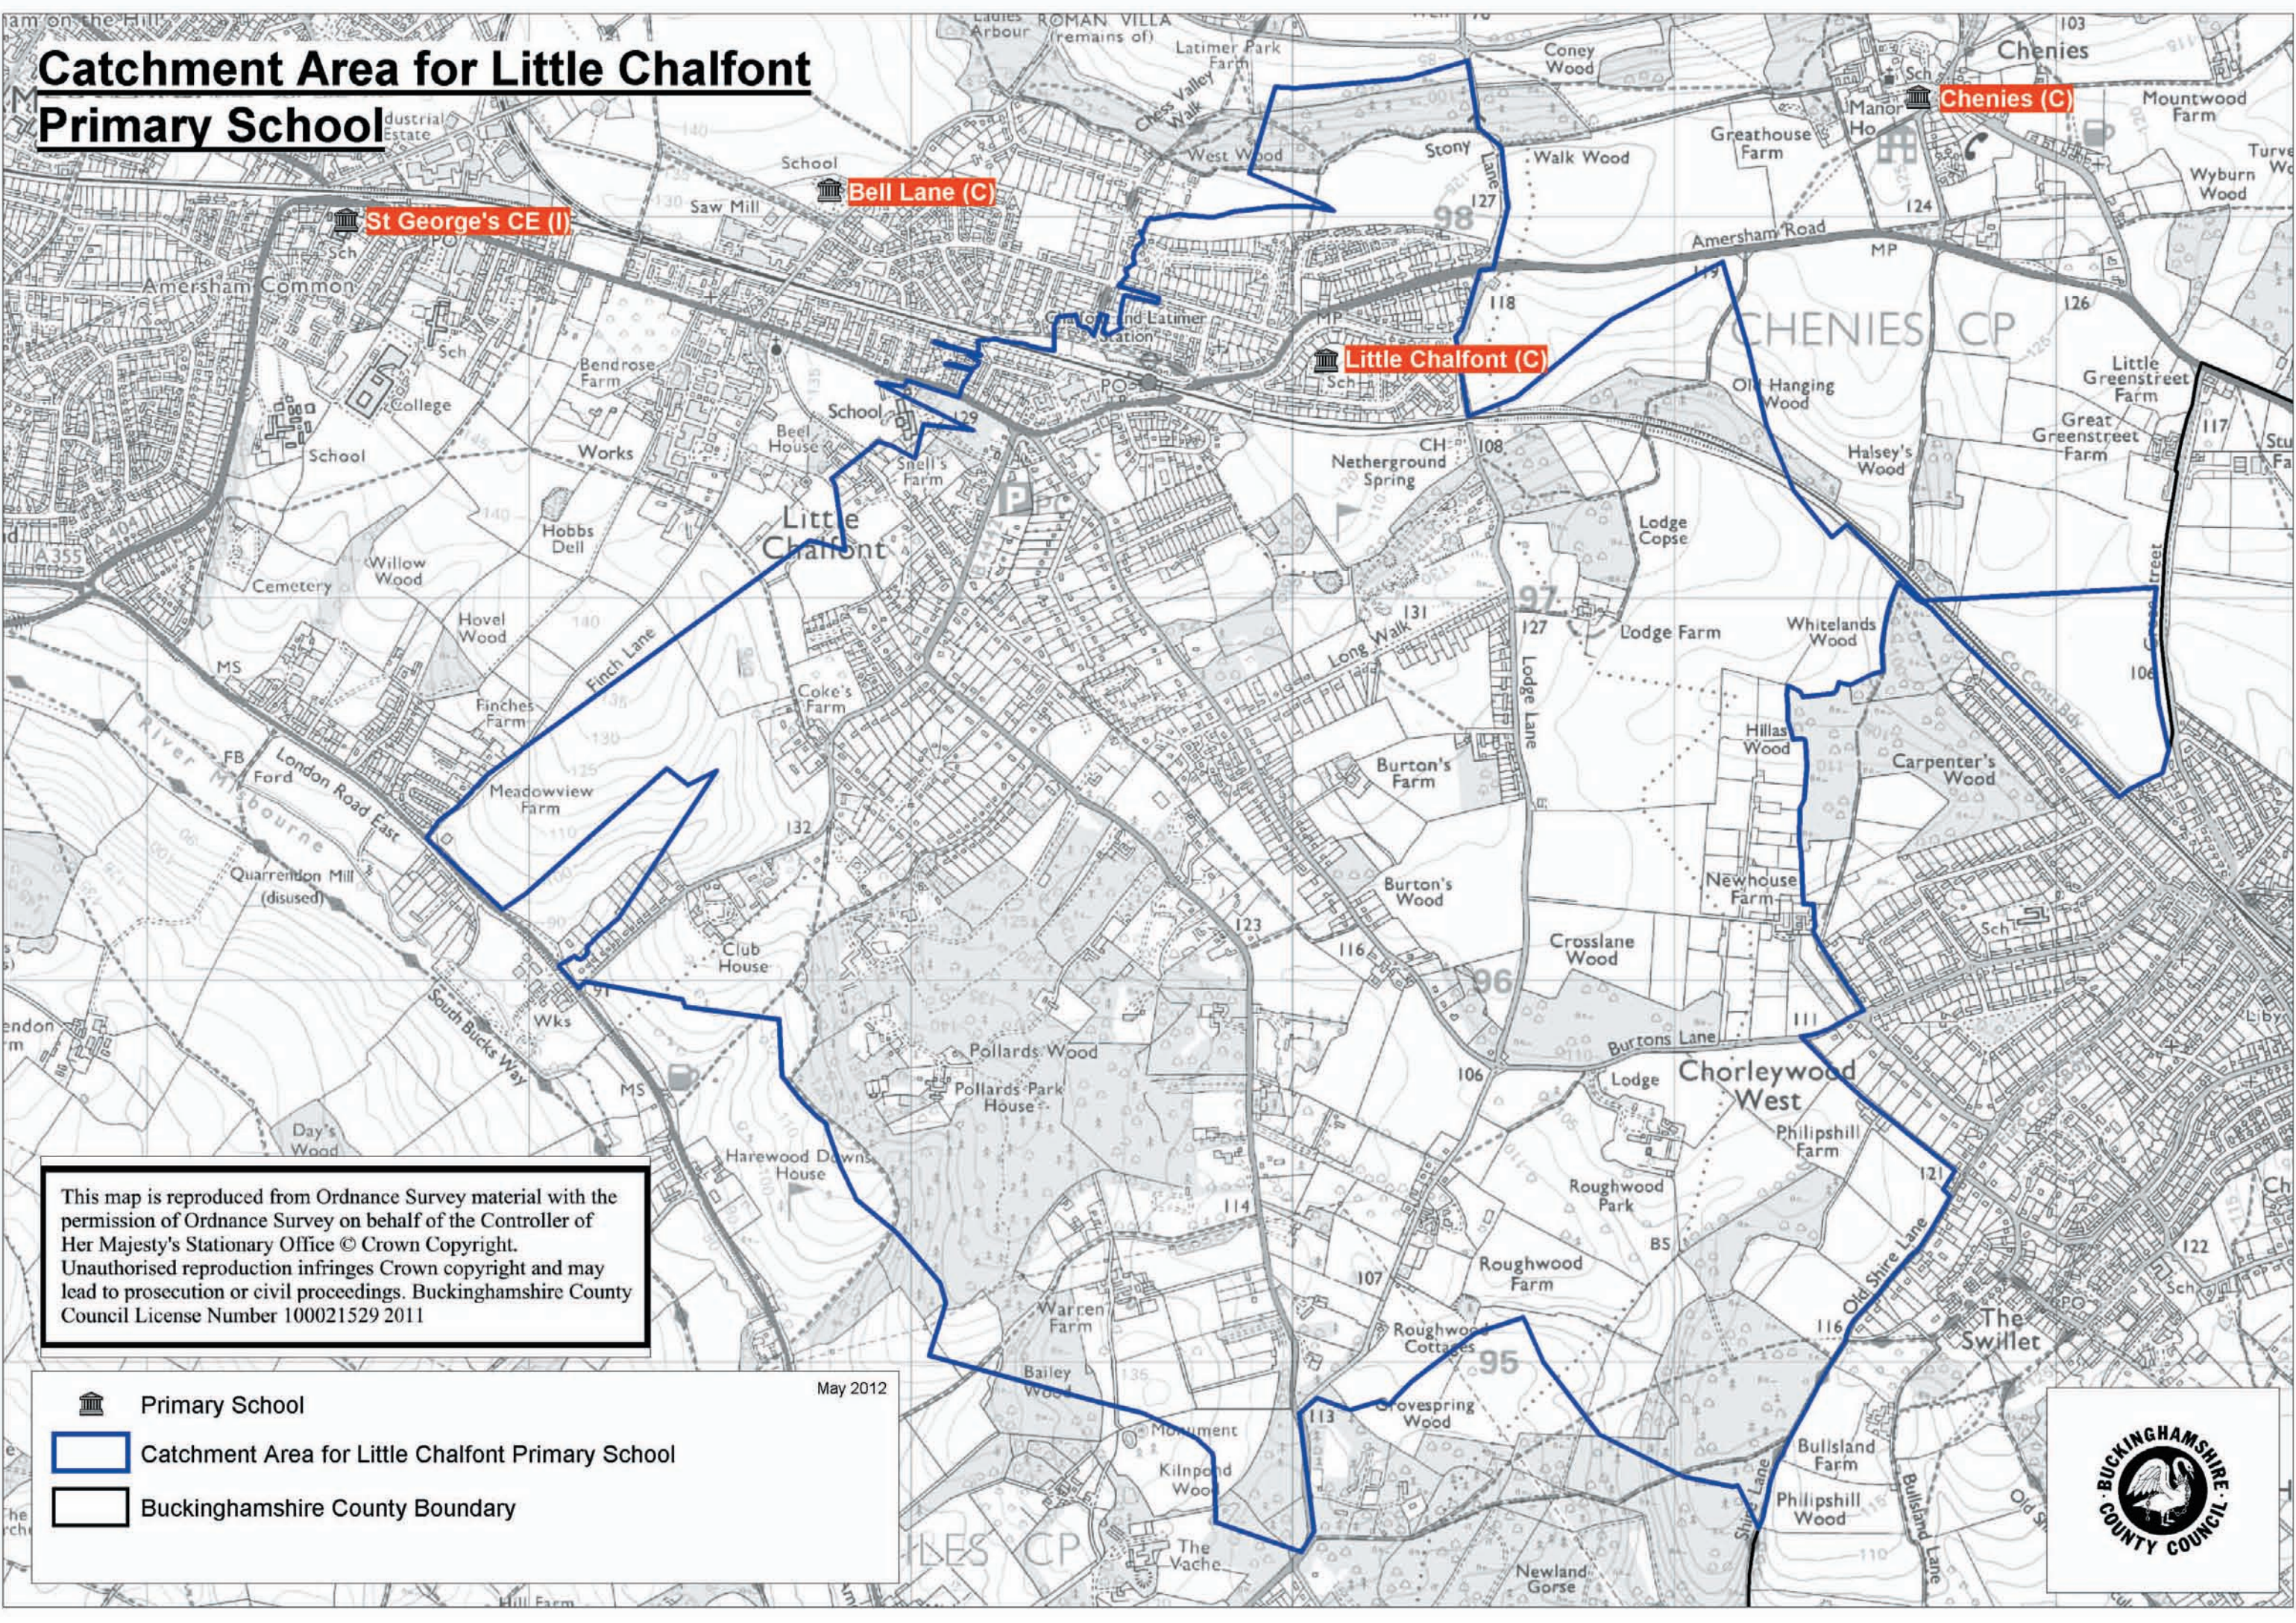

Catchment Area for Little Chalfont Primary School

This map is reproduced from Ordnance Survey material with the permission of Ordnance Survey on behalf of the Controller of Her Majesty's Stationary Office © Crown Copyright. Unauthorised reproduction infringes Crown copyright and may lead to prosecution or civil proceedings. Buckinghamshire County Council License Number 100021529 2011

-  Primary School
-  Catchment Area for Little Chalfont Primary School
-  Buckinghamshire County Boundary

May 2012